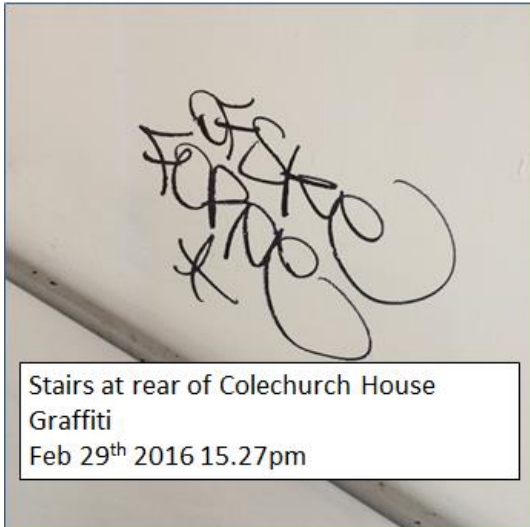

New Issues

City of London