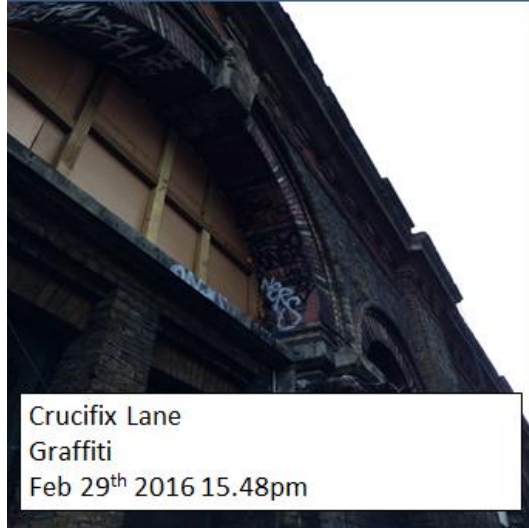

Outstanding / serious / no response

City of London outstanding

London Bridge Walk
Graffiti
Jan 19th 2016. 15:10

London Bridge Walk
Graffiti
Feb 29th 2016 15.35pm

London Bridge Walk
Cardboard dumped behind signs – can signs be removed?
Feb 19th 2016 10.36am

London Bridge Walk
Dumped rubbish still not removed
Feb 29th 2016 15.31pm

Rear of Colechurch House
Minor littering & could do with a jet wash
Feb 19th 2016 10.33am

Rear of Colechurch House
Major littering
Feb 29th 2016 15.27pm

Network Rail outstanding

Crucifix Lane
Graffiti on Network
Rail arches
Monday Jan 4th 2016

Crucifix Lane
Graffiti
Feb 29th 2016 15.48pm

'The Needle' London Bridge Walk
Light cover missing and being used as
rubbish bin
Feb 19th 2016 10.34am