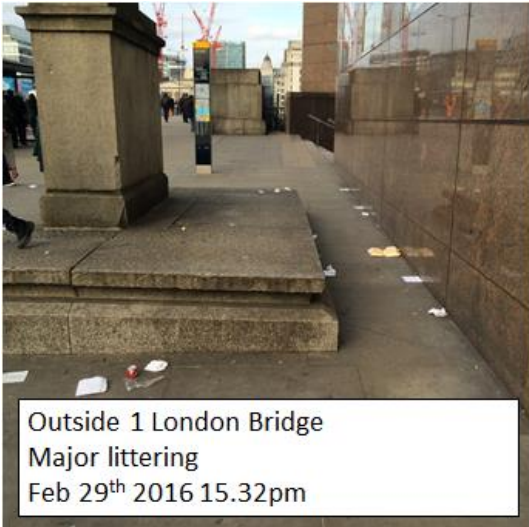

New Issues

City of London