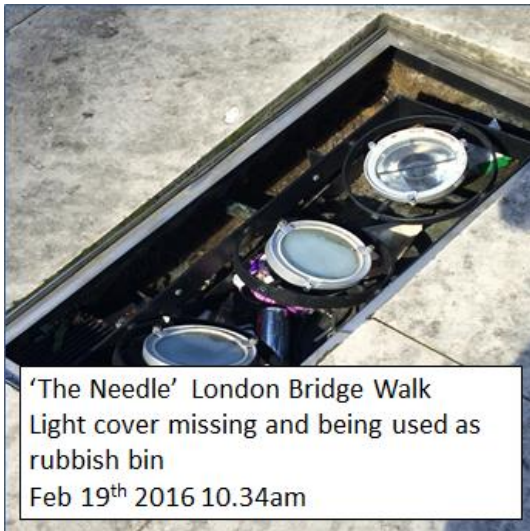

Crucifix Lane
Graffiti on Network
Rail arches
Monday Jan 4th 2016

'The Needle' London Bridge Walk
Light cover missing and being used as
rubbish bin
Feb 29th 2016 15.30pm

'The Needle' London Bridge Walk
Light cover missing and being used as
rubbish bin
Feb 19th 2016 10.34am