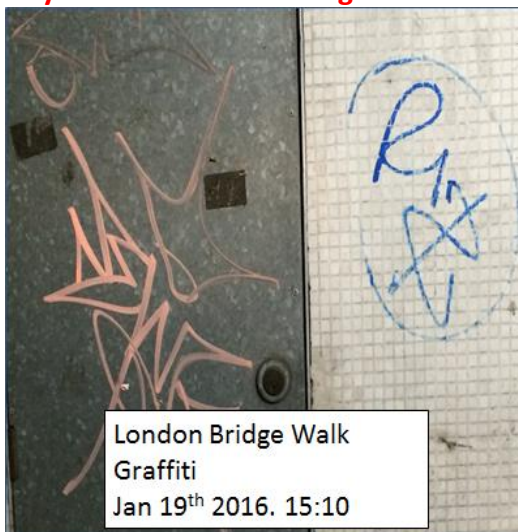

Team London Bridge – Environmental Audit Monday February 29th 2016

City of London Property Department: Major littering around 1 London Bridge and graffiti on London Bridge Walk & Colechurch House stairs.

Southwark Environment: Minor rubbish dumping and jet washing needed in places.

Southwark Highways/Lighting: Viaduct lighting on Druid Street still not working.

TfL: Redundant roadworks signage and damaged 'No Entry' post on Great Maze Pond/St Thomas Street.

Network Rail: Graffiti on Crucifix Lane arches still not cleaned.

Previous environmental audits are publicly accessible on our [website](#) and also broadcast to our 5,600+ @TeamLondonBdg Twitter followers.

Outstanding / serious / no response

City of London outstanding