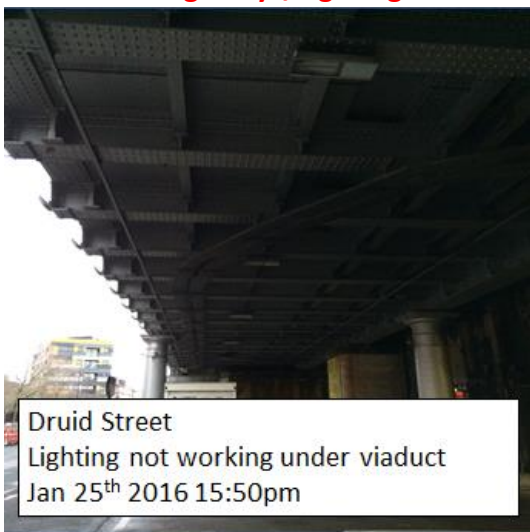

Druid Street viaduct
Lighting not working
Feb 29th 2016 15.40pm

Southwark Highways/Lighting outstanding

Druid Street
Lighting not working under viaduct
Jan 25th 2016 15:50pm