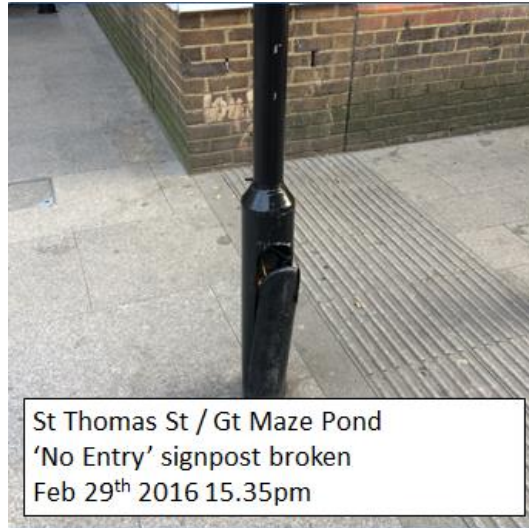

Network Rail outstanding

Crucifix Lane
Graffiti on Network
Rail arches
Monday Jan 4th 2016

Crucifix Lane
Graffiti
Feb 29th 2016 15.48pm

'The Needle' London Bridge Walk
Light cover missing and being used as
rubbish bin
Feb 19th 2016 10.34am

'The Needle' London Bridge Walk
Light cover missing and being used as
rubbish bin
Feb 29th 2016 15.30pm

Southwark Highways/Lighting outstanding

Druid Street
Lighting not working under viaduct
Jan 25th 2016 15:50pm

Druid Street viaduct
Lighting not working
Feb 29th 2016 15.40pm

TfL Outstanding

New Issues

City of London

Southwark Environment/Cleaning/Sweeping

Crucifix Lane
Rubbish dumping
Feb 29th 2016 15.48pm

Druid Street
Sweeping needed
Feb 29th 2016 15.49pm