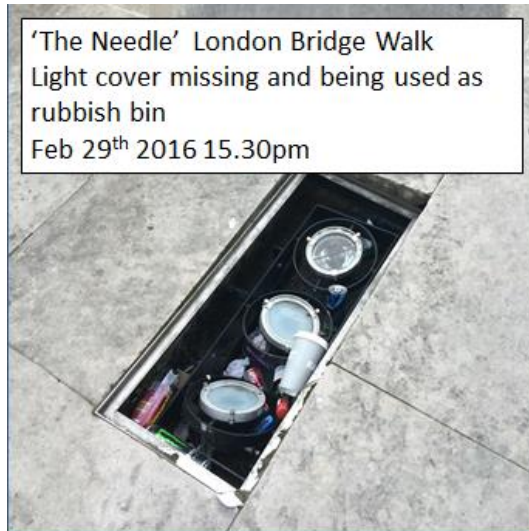

Network Rail outstanding

Crucifix Lane
Graffiti on Network
Rail arches
Monday Jan 4th 2016

Crucifix Lane
Graffiti
Feb 29th 2016 15.48pm

'The Needle' London Bridge Walk
Light cover missing and being used as
rubbish bin
Feb 19th 2016 10.34am

'The Needle' London Bridge Walk
Light cover missing and being used as
rubbish bin
Feb 29th 2016 15.30pm

Southwark Highways/Lighting outstanding

Druid Street
Lighting not working under viaduct
Jan 25th 2016 15:50pm