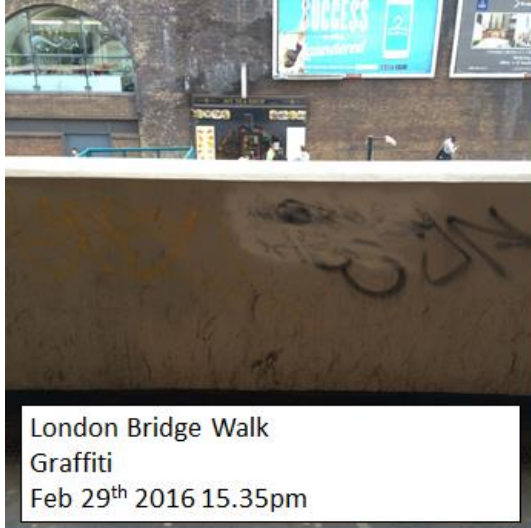

Southwark Environment: Minor rubbish dumping and jet washing needed in places.

Southwark Highways/Lighting: Viaduct lighting on Druid Street still not working.

TfL: Redundant roadworks signage and damaged 'No Entry' post on Great Maze Pond/St Thomas Street.

Network Rail: Graffiti on Crucifix Lane arches still not cleaned.

Previous environmental audits are publicly accessible on our [website](#) and also broadcast to our 5,600+ @TeamLondonBdg Twitter followers.

Outstanding / serious / no response

City of London outstanding

London Bridge Walk
Graffiti
Jan 19th 2016. 15:10

London Bridge Walk
Graffiti
Feb 29th 2016 15.35pm

London Bridge Walk
Cardboard dumped behind signs – can signs be removed?
Feb 19th 2016 10.36am

Network Rail outstanding

Crucifix Lane
Graffiti on Network
Rail arches
Monday Jan 4th 2016

Crucifix Lane
Graffiti
Feb 29th 2016 15.48pm

'The Needle' London Bridge Walk
Light cover missing and being used as
rubbish bin
Feb 19th 2016 10.34am