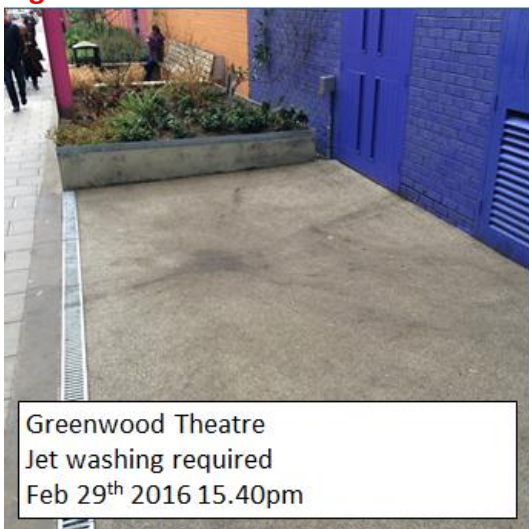

Druid Street viaduct
Lighting not working
Feb 29th 2016 15.40pm

TfL Outstanding

New Issues

City of London

Southwark Environment/Cleaning/Sweeping

Crucifix Lane
Rubbish dumping
Feb 29th 2016 15.48pm

Druid Street
Sweeping needed
Feb 29th 2016 15.49pm