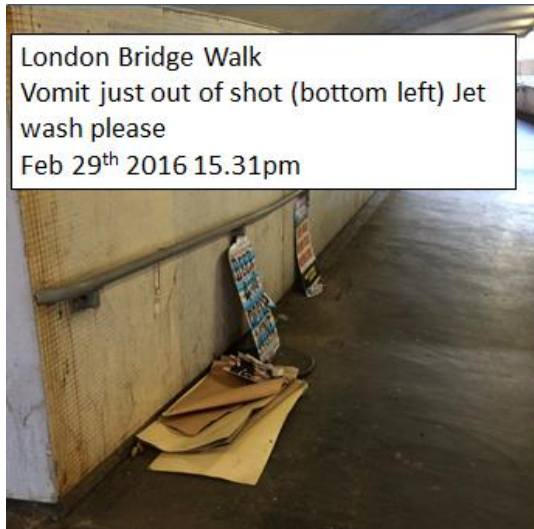

London Bridge Walk
Vomit just out of shot (bottom left) Jet
wash please
Feb 29th 2016 15.31pm