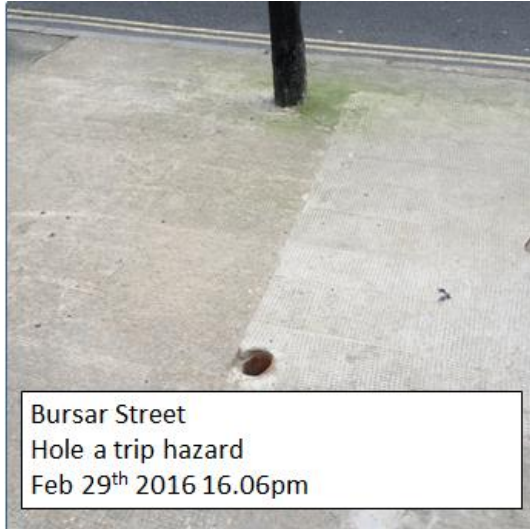

Magdalen Street
Rubbish accumulating - enforcement?
Feb 29th 2016 16.06pm

Tooley Street
Jet wash please
Feb 29th 2016 16.08pm

Tooley Street
Jet wash please
Feb 29th 2016 16.08pm

London Bridge Walk
Vomit just out of shot (bottom left) Jet
wash please
Feb 29th 2016 15.31pm

TfL

Tower Bridge Road
Redundant road works signage – please
remove if not in use.
Feb 29th 2016 15.49pm

Southwark Highways / Lighting

Illegal Trading / Begging / Escort Cards etc.

- 1 rough sleeper at Station Approach noted – Southwark notified
- 1 beggar on Tooley Street under Cottons Centre footbridge (south side). IC1 male, early 40s, greying hair and beard.
- 0 street drinkers
- 0 escort card in phone boxes
- 0 illegal traders