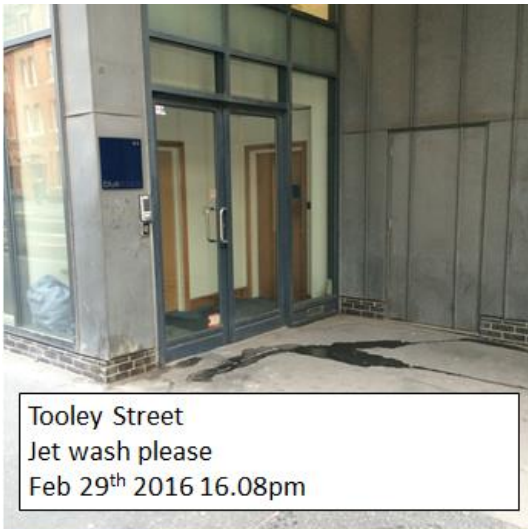

Druid Street viaduct
Lighting not working
Feb 29th 2016 15.40pm

TfL Outstanding

New Issues

City of London

Southwark Environment/Cleaning/Sweeping

Crucifix Lane
Rubbish dumping
Feb 29th 2016 15.48pm

Druid Street
Sweeping needed
Feb 29th 2016 15.49pm

Magdalen Street
Rubbish accumulating - enforcement?
Feb 29th 2016 16.06pm

Tooley Street
Jet wash please
Feb 29th 2016 16.08pm

Tooley Street
Jet wash please
Feb 29th 2016 16.08pm

London Bridge Walk
Vomit just out of shot (bottom left) Jet
wash please
Feb 29th 2016 15.31pm